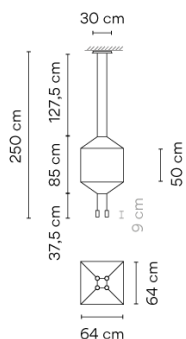

## Model Sheet

**Optional : Extra cable length**  
Min. quantity, upcharge and extra lead time apply [EN]

<b>Finish</b>	04 Black RAL 9005
<b>LED temperature color</b>	2700 K
<b>Dimming</b>	DALI 1-10V PUSH <b>Optional</b> Casambi Min. quantity, upcharge and extra lead time apply [EN]
<b>Installation type</b>	Surface Canopy

<b>Materials</b>	Ceiling rose: Steel Body: Aluminum Horizontal rods: Steel
------------------	---

<b>Light source</b>	4 x LED 4,48W 350mA D
---------------------	--------------------------

<b>LED</b>	CRI>80 1961 lm 109 2700 K
------------	------------------------------

<b>Driver</b>	CC - Constant Current 350 110-240 V 50/60 HZ
---------------	---

<b>Application</b>	Hanging lamps
--------------------	---------------

<b>Packaging</b>	2 Box 0.833 m x 0.819 m x 0.086 m Gross weight 8.5 Net weight 7.15 Vol. 0.0586
------------------	--

### Photometric Data

<b>Efficiency</b>	46.23%
<b>Coordinate System</b>	CG
<b>Total Flux</b>	1961.10
<b>Maximum Value</b>	320.25