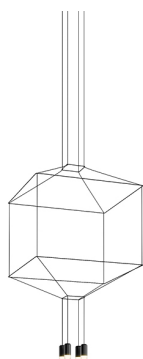

## 0411

Design By Arik Levy

Wireflow designed by Arik Levy. A hanging lamp which reviews and updates the chandelier look through an exercise of simplification that explores its essence and enhances its outline with great delicacy and at the same time a strong formal presence. Its appearance, as a structure of fine cables finished with four LED terminals, discretely connects with classic chandelier models, taking this type of lamp to a new, groundbreaking and futuristic dimension. Employing CREA product configurator software, the design can be modified to adapt to your specific project requirements.

## Model Sheet

**Optional : Extra cable length**  
Min. quantity, upcharge and extra lead time apply [EN]

<b>Finish</b>	04 Black RAL 9005
<b>LED temperature color</b>	2700 K
<b>Dimming</b>	DALI 1-10V PUSH <b>Optional</b> Casambi Min. quantity, upcharge and extra lead time apply [EN]
<b>Installation type</b>	Surface Canopy

<b>Materials</b>	Ceiling rose: Steel Body: Aluminum Horizontal rods: Steel
------------------	---

<b>Light source</b>	4 x LED 4,48W 350mA D
---------------------	--------------------------

<b>LED</b>	CRI>80 1961 lm 109 2700 K
------------	------------------------------